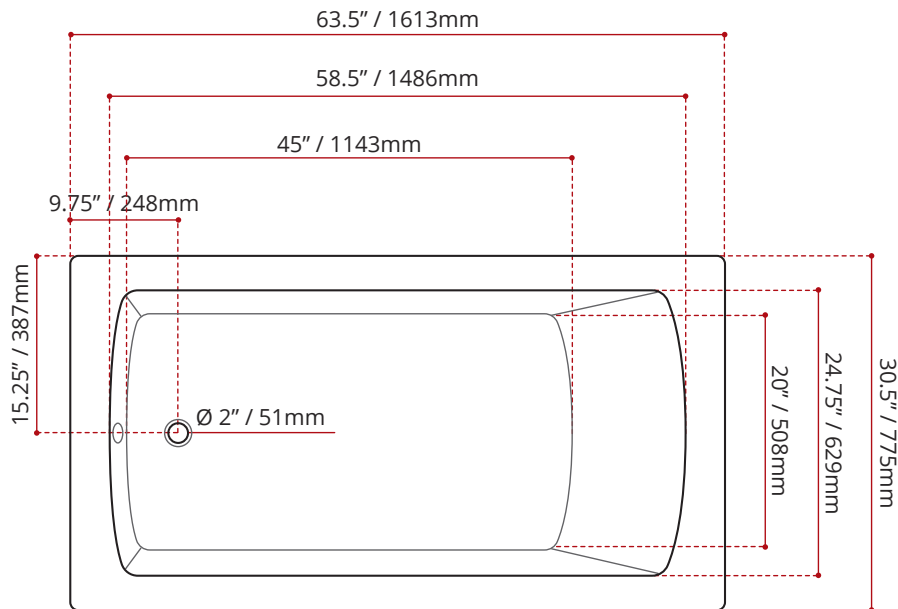

WHITE FINISH
MODEL No.
3931

BLACK FINISH	BISCUIT FINISH
MODEL No.	MODEL No.
3932	3933
COLOUR OPTIONS ARE MADE TO ORDER - NO REFUND - NO RETURN -	

DIMENSIONS	WATER DEPTH	CAPACITY
<ul style="list-style-type: none"> • Length: 63.5" / 1613mm • Width: 30.5" / 775mm • Height: 20" / 508mm 	13.5" / 343mm Drain to overflow	53 gal. 200 litres of water

SHIPPING INFORMATION:	
<ul style="list-style-type: none"> • Length: 68" / 1727mm • Width: 38" / 965mm • Height: 26" / 610mm 	<ul style="list-style-type: none"> • Net Weight: 35.8 kg / 79 lbs • Gross Weight: 40 kg / 88 lbs

DISCLAIMER: Measurements may vary ± ¼" (Diagram Not to scale)

CUSTOMIZE YOUR TUB

ALL UPCHARGE OPTIONS ARE MADE TO ORDER - NO REFUND - NO RETURN -

AVAILABLE CUSTOMIZATION OPTIONS	MODEL No.
TEXTURED BOTTOM	C4