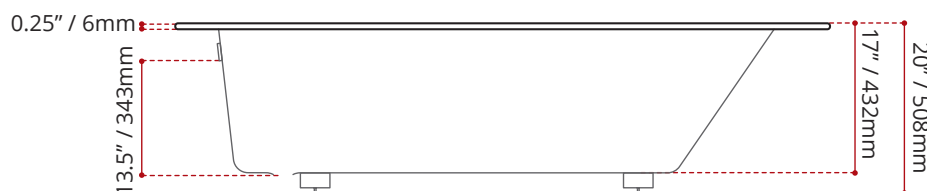

WHITE FINISH
MODEL No.
3931

BLACK FINISH	BISCUIT FINISH
MODEL No.	MODEL No.
3932	3933
COLOUR OPTIONS ARE MADE TO ORDER - NO REFUND - NO RETURN -	

DIMENSIONS	WATER DEPTH	CAPACITY
<ul style="list-style-type: none"> • Length: 63.5" / 1613mm • Width: 30.5" / 775mm • Height: 20" / 508mm 	13.5" / 343mm Drain to overflow	53 gal. 200 litres of water

SHIPPING INFORMATION:	
<ul style="list-style-type: none"> • Length: 68" / 1727mm • Width: 38" / 965mm • Height: 26" / 610mm 	<ul style="list-style-type: none"> • Net Weight: 35.8 kg / 79 lbs • Gross Weight: 40 kg / 88 lbs